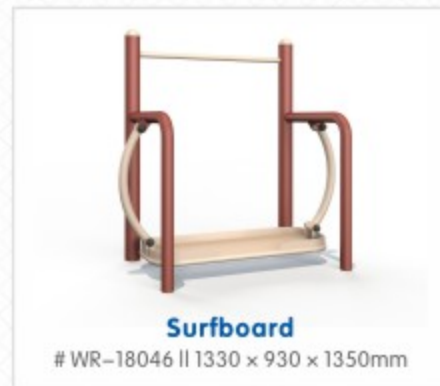

**Horse Rider**  
#WR-18019 || 1060 x 600 x 1160mm

**Lat Pull Down**  
#WR-18002 || 1930 x 750 x 1900mm

PROMOTE A HEALTHIER.  
MORE ACTIVE LIFESTYLE FOR ALL AGES  
[www.wingroc.com](http://www.wingroc.com)

### C-Fit Outdoor Gym Equipment

**Cardiovascular**  
Aerobic workouts keep heart and lungs functioning at optimum levels. This following outdoor exercise equipment is designed to give you a specific kind of workout with a focus on Aerobic Fitness. Cardio exercises like walking, running, stepping, oaring, jogging, and more can be achieved with these devices.