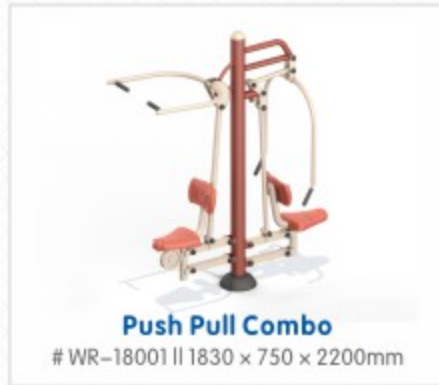

**Horse Rider**  
#WR-18019 || 1060 x 600 x 1160mm

**Lat Pull Down**  
#WR-18002 || 1930 x 750 x 1900mm

PROMOTE A HEALTHIER.  
MORE ACTIVE LIFESTYLE FOR ALL AGES  
[www.wingroc.com](http://www.wingroc.com)

### C-Fit Outdoor Gym Equipment

**Cardiovascular**  
Aerobic workouts keep heart and lungs functioning at optimum levels. This following outdoor exercise equipment is designed to give you a specific kind of workout with a focus on Aerobic Fitness. Cardio exercises like walking, running, stepping, oaring, jogging, and more can be achieved with these devices.