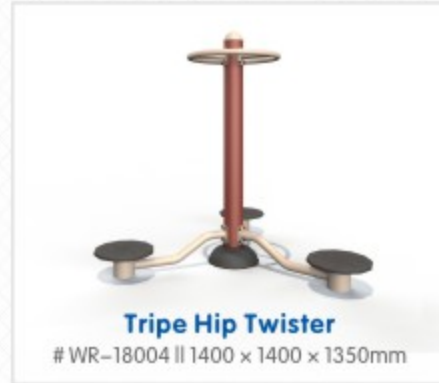

PROMOTE A HEALTHIER.
MORE ACTIVE LIFESTYLE FOR ALL AGES
www.wingroc.com

C-Fit Outdoor Gym Equipment