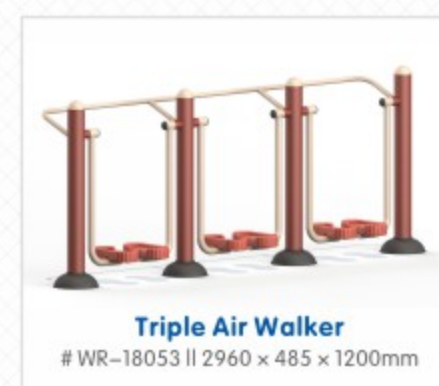

C-Fit Outdoor Gym Equipment