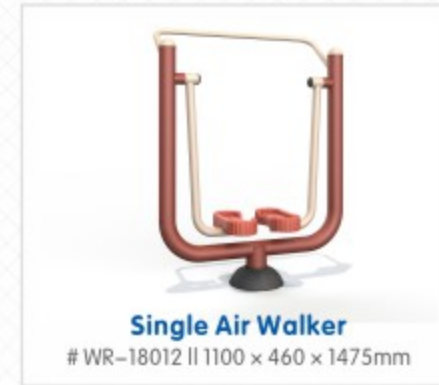

C-Fit Outdoor Gym Equipment