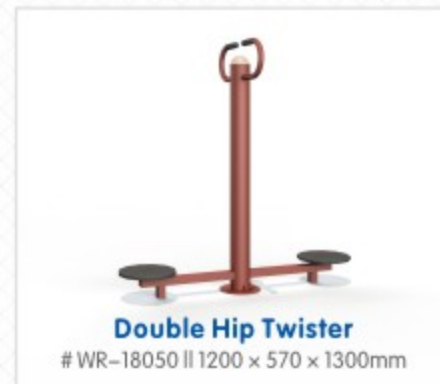

PROMOTE A HEALTHIER.
MORE ACTIVE LIFESTYLE FOR ALL AGES
www.wingroc.com

C-Fit Outdoor Gym Equipment