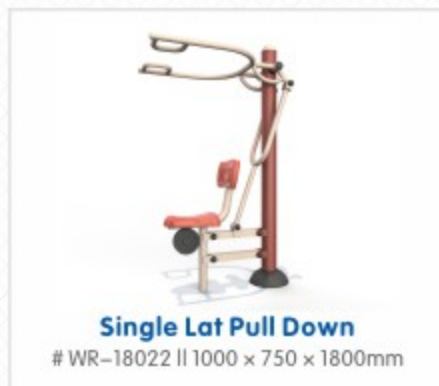

**Horse Rider**  
#WR-18019 || 1060 x 600 x 1160mm

**Lat Pull Down**  
#WR-18002 || 1930 x 750 x 1900mm

PROMOTE A HEALTHIER.  
MORE ACTIVE LIFESTYLE FOR ALL AGES  
[www.wingroc.com](http://www.wingroc.com)

### C-Fit Outdoor Gym Equipment

**Cardiovascular**  
Aerobic workouts keep heart and lungs functioning at optimum levels. This following outdoor exercise equipment is designed to give you a specific kind of workout with a focus on Aerobic Fitness. Cardio exercises like walking, running, stepping, oaring, jogging, and more can be achieved with these devices.