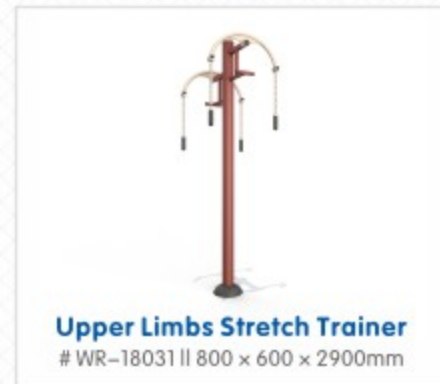

PROMOTE A HEALTHIER.
MORE ACTIVE LIFESTYLE FOR ALL AGES
www.wingroc.com

C-Fit Outdoor Gym Equipment